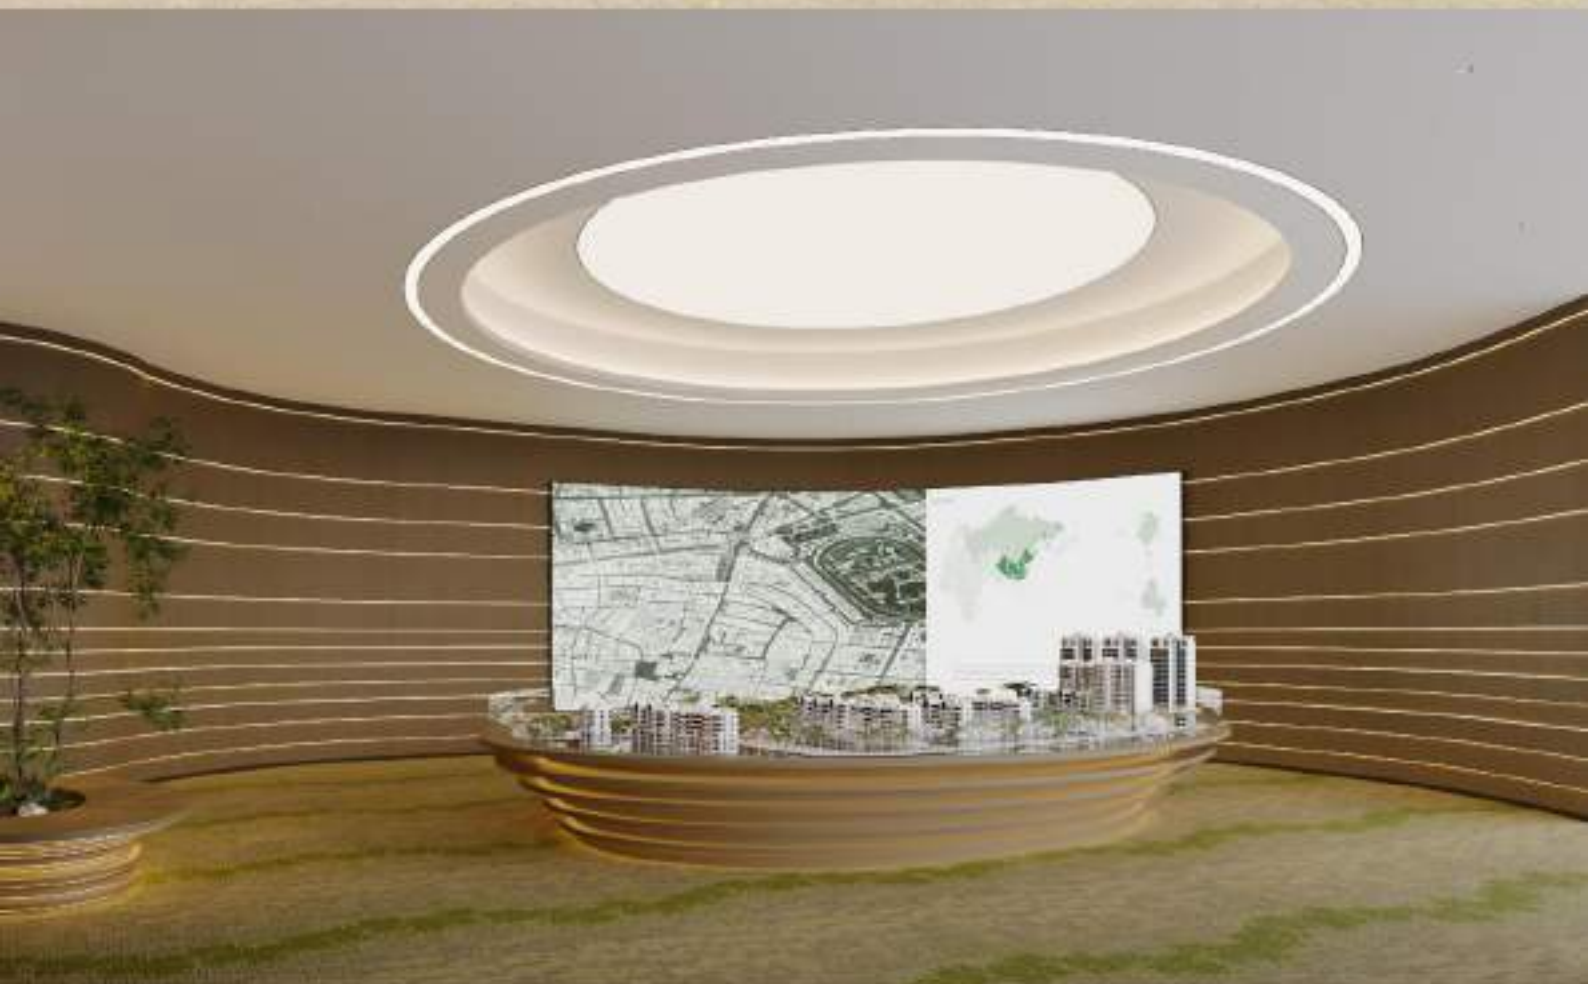

- **Exhibition Gallery**

Experience the elegance of our exhibition centre, where cove lighting casts a gentle, ambient glow upon the model base. This lighting effect not only accentuates the intricate details of the displays but also creates a captivating and sophisticated atmosphere.