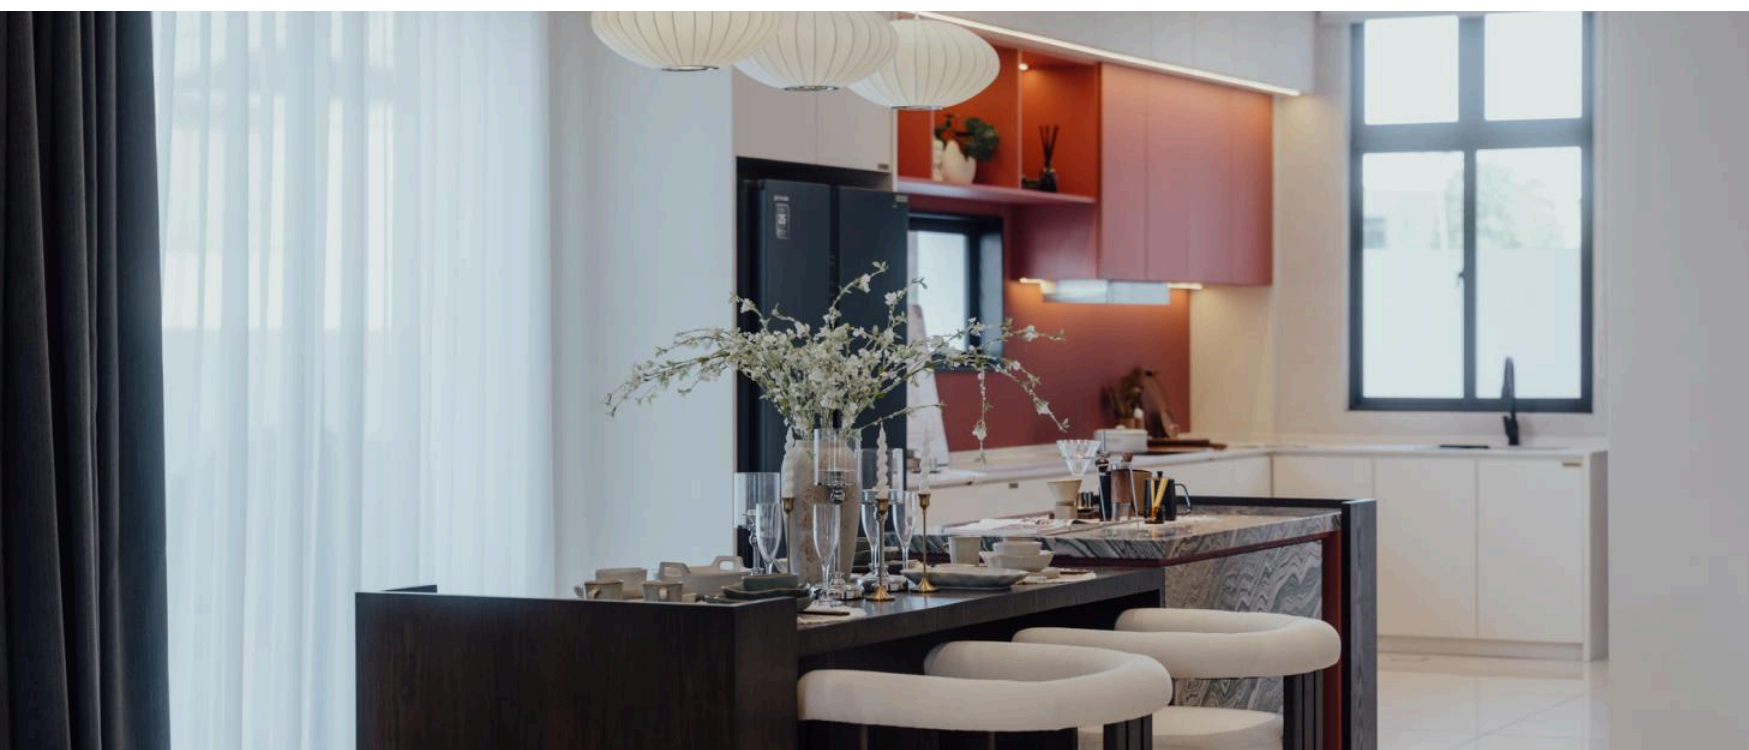

Adorned with a built-in shelving feature, it serves as both a functional and aesthetic element—offering a curated display of decorative items such as vases, books, and subtle art pieces.

LIVING ROOM

Defined by a timeless black-and-white palette, the design emphasises clean lines, balanced proportions, and a sense of visual clarity.