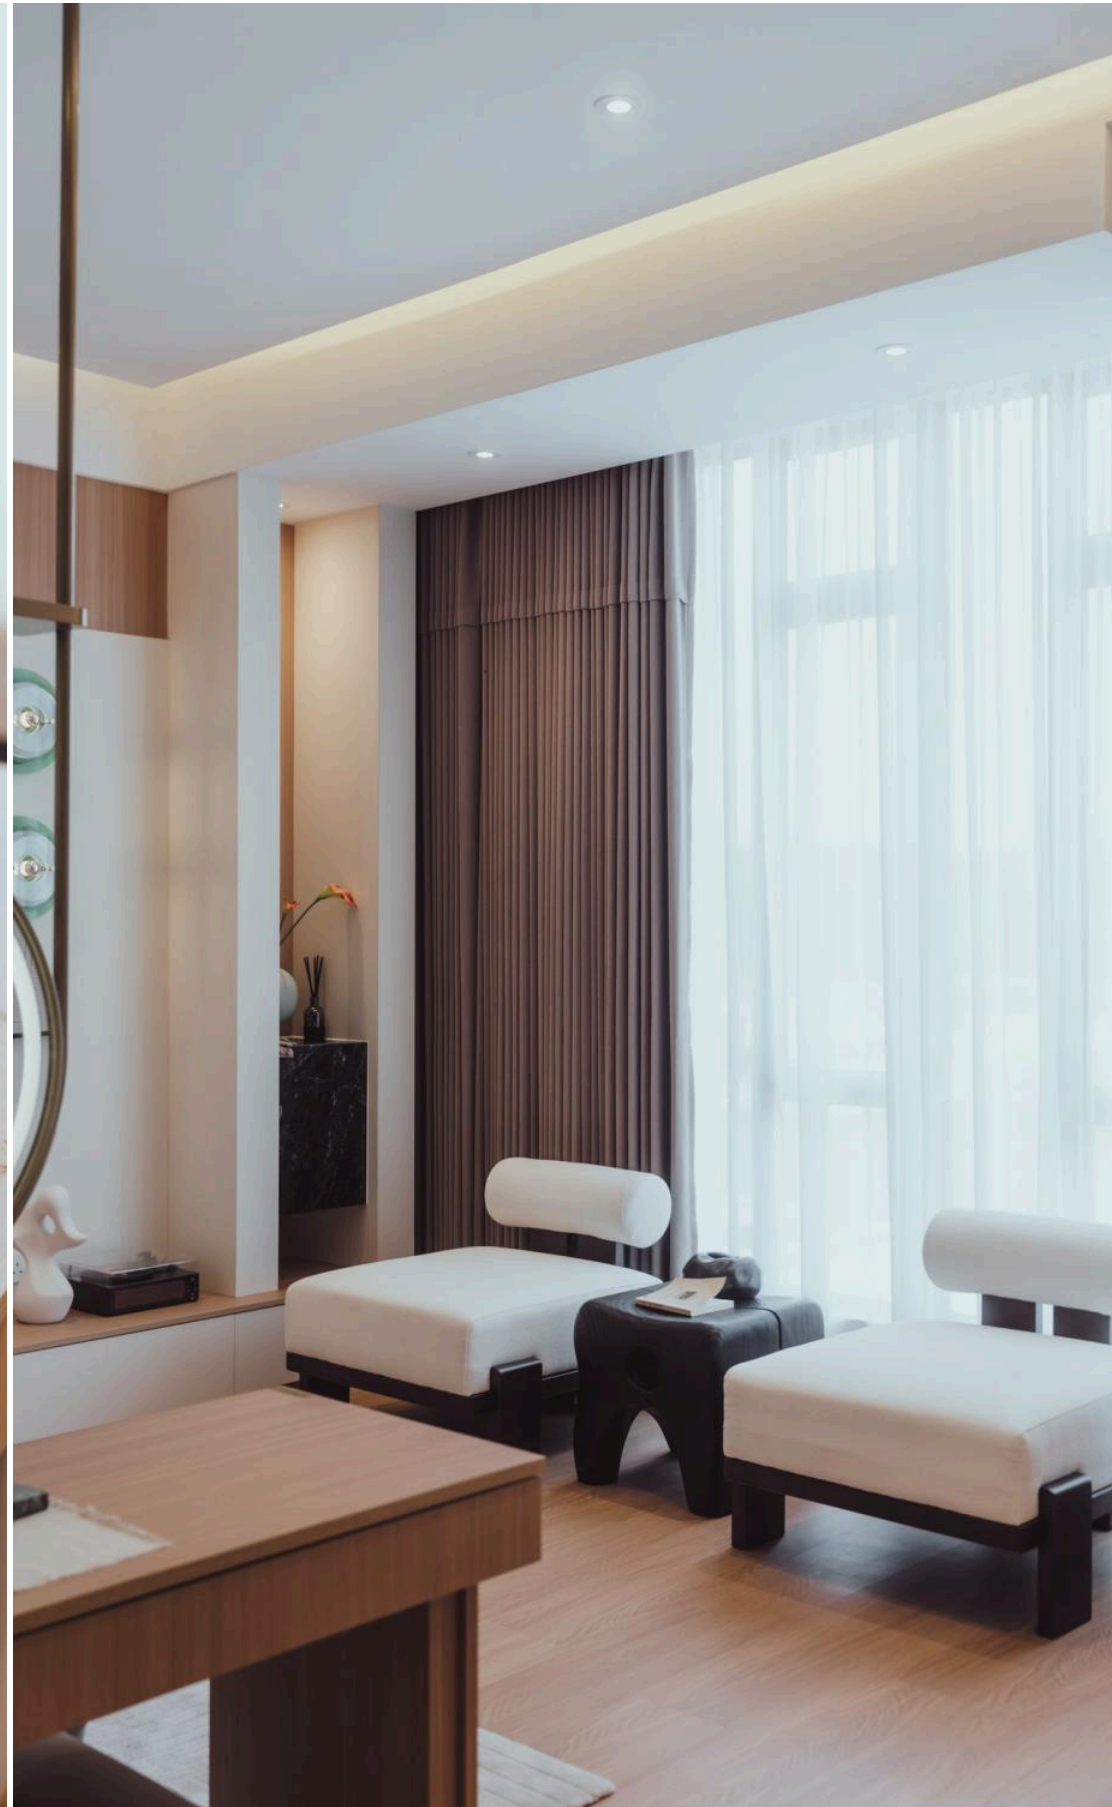

MASTER BEDROOM