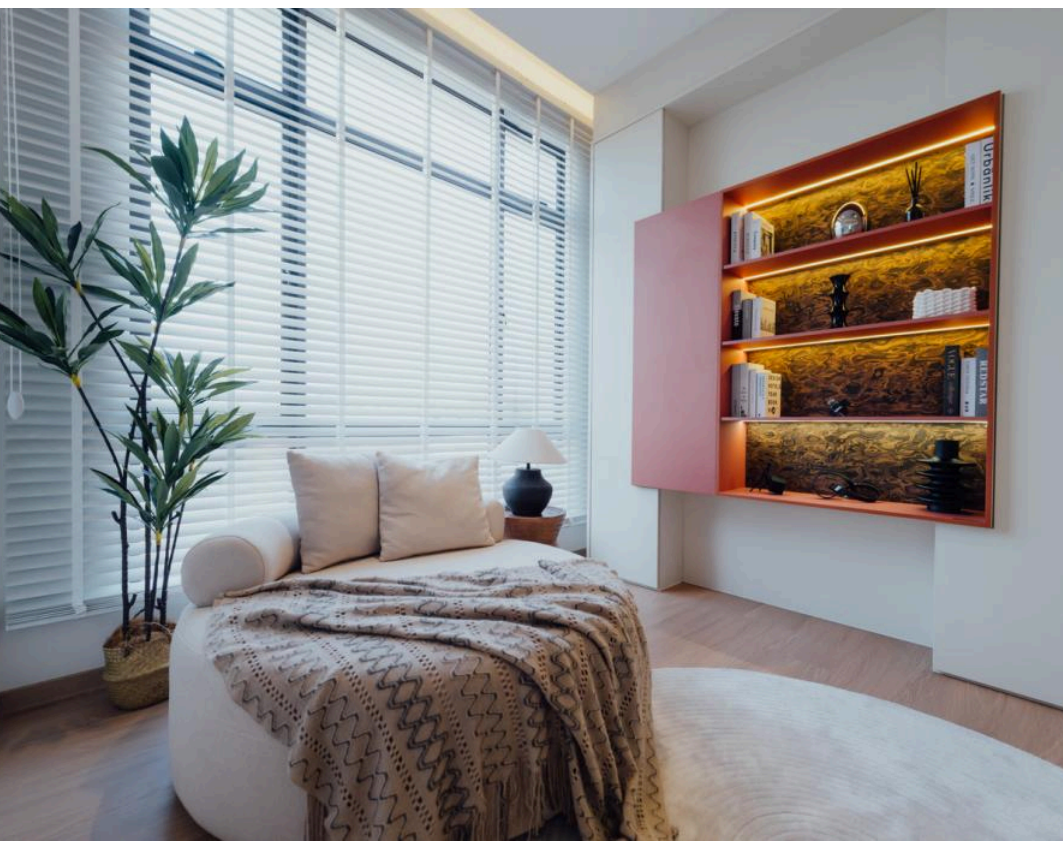

Adorned with a built-in shelving feature, it serves as both a functional and aesthetic element—offering a curated display of decorative items such as vases, books, and subtle art pieces.

LIVING ROOM

Defined by a timeless black-and-white palette, the design emphasises clean lines, balanced proportions, and a sense of visual clarity.

KITCHEN & DINING

MASTER BEDROOM

MASTER BEDROOM

GUEST ROOM

BEDROOM 2

KIDS ROOM

INS CONCEPT
BIOPHILIC INTERIOR

木
林

Its slanted white columns, inspired by hands raised in prayer, create a strong visual identity, while traditional elements like the dome and minaret are simplified into pure forms.

Soft natural light enhances the serene atmosphere, and its open design strengthens its role as both a place of worship and a community hub—showing how modern architecture can embody spiritual meaning through light, form, and abstraction.