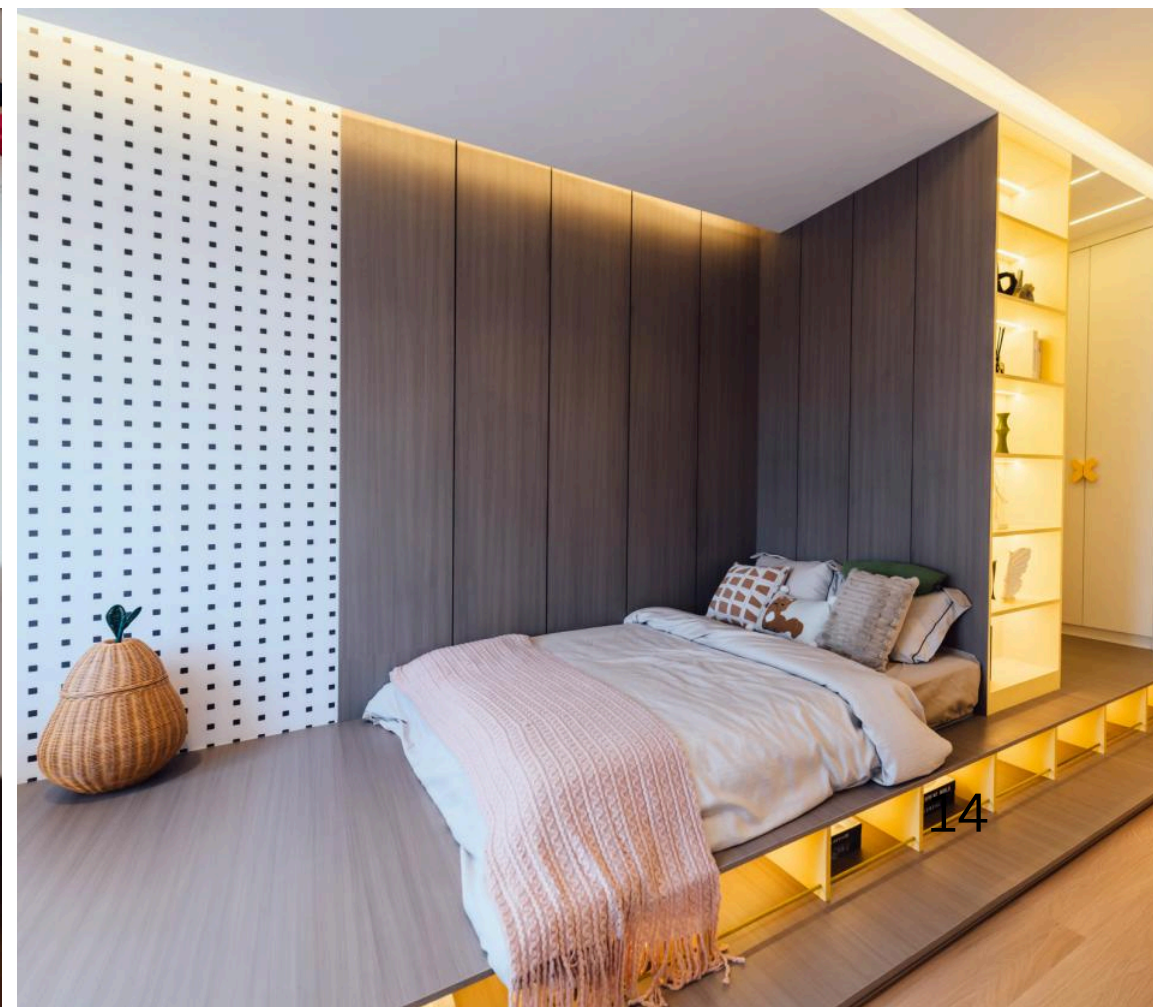

Adorned with a built-in shelving feature, it serves as both a functional and aesthetic element—offering a curated display of decorative items such as vases, books, and subtle art pieces.

LIVING ROOM

Defined by a timeless black-and-white palette, the design emphasises clean lines, balanced proportions, and a sense of visual clarity.

KITCHEN & DINING

MASTER BEDROOM

MASTER BEDROOM

GUEST ROOM

BEDROOM 2

KIDS ROOM

INS CONCEPT
BIOPHILIC INTERIOR

木
林