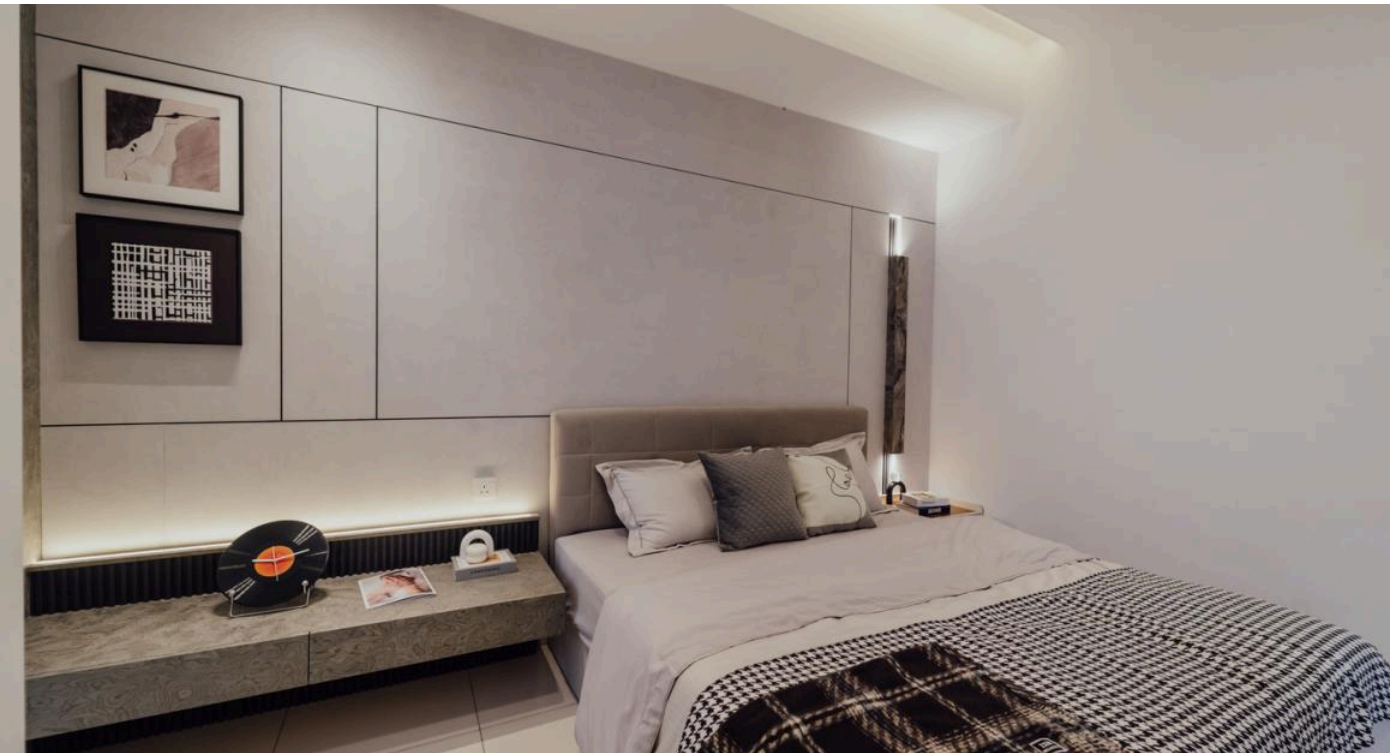

Adorned with a built-in shelving feature, it serves as both a functional and aesthetic element—offering a curated display of decorative items such as vases, books, and subtle art pieces.

LIVING ROOM

Defined by a timeless black-and-white palette, the design emphasises clean lines, balanced proportions, and a sense of visual clarity.

KITCHEN & DINING

MASTER BEDROOM

MASTER BEDROOM

GUEST ROOM

BEDROOM 2

KIDS ROOM

INS CONCEPT
BIOPHILIC INTERIOR

木
林